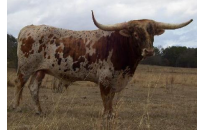

TTT: 68.5000 on 11/18/2024

BCR Princess of Castile 140

Hubbells 20 Gauge

BCR KATHERINE of CASTILE
719

Concealed Weapon

HUBBELLS RIO GLORY

SWAGGER BCB

ECR REIGN OF CASTILE

Sharp Shooter 542

HORSESHOE J EXAMPLE

JP RIO GRANDE

HUBBELLS MORNING GLORY

JP RIO GRANDE

RINGA DINGER

EI Cid ECR

ECR QUEEN PALOMITA