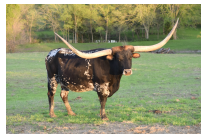

HELM Allegra 291

Date of Birth: 09/02/2022
Registration 1: CI340406
Breeder: Helm Cattle Company
Owner: Bull Creek Longhorns

Courtesy of Bull Creek Longhorns

Brindle beauty. Looking at her I see her great, great, great, grandmother, Possum Queens color. Amazing. I have heard that she was an under appreciated cow in her day.

TTT: 55.0000 on 05/27/2024

Brazos Tuff Cowboy 901

HELM Ariel 574

Tuff Stuff

ALPHIE'S BEAUTY

Hubbells 20 Gauge

SHR Majestic Mermaid

COWBOY TUFF CHEX