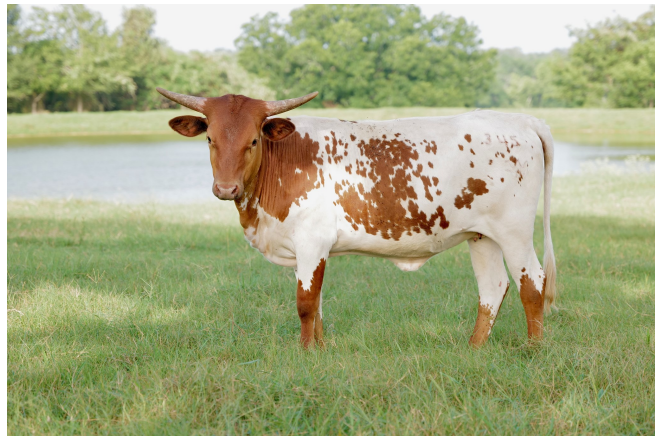

BCR Justa Kat 345

Date of Birth: 11/01/2023
 Registration 1: CI347207
 Breeder: Bull Creek Longhorns
 Owner: Bull Creek Longhorns

Courtesy of Bull Creek Longhorns

Very correct well bred female. I just love all the females in her line.

TTT: 33.2500 on 10/16/2024

JUSTIFY

BCR KATHERINE of CASTILE
719

PCC RIM ROCK

HORSESHOE J JUSTIFIABLE

SWAGGER BCB

ECR REIGN OF CASTILE

JP RIO GRANDE