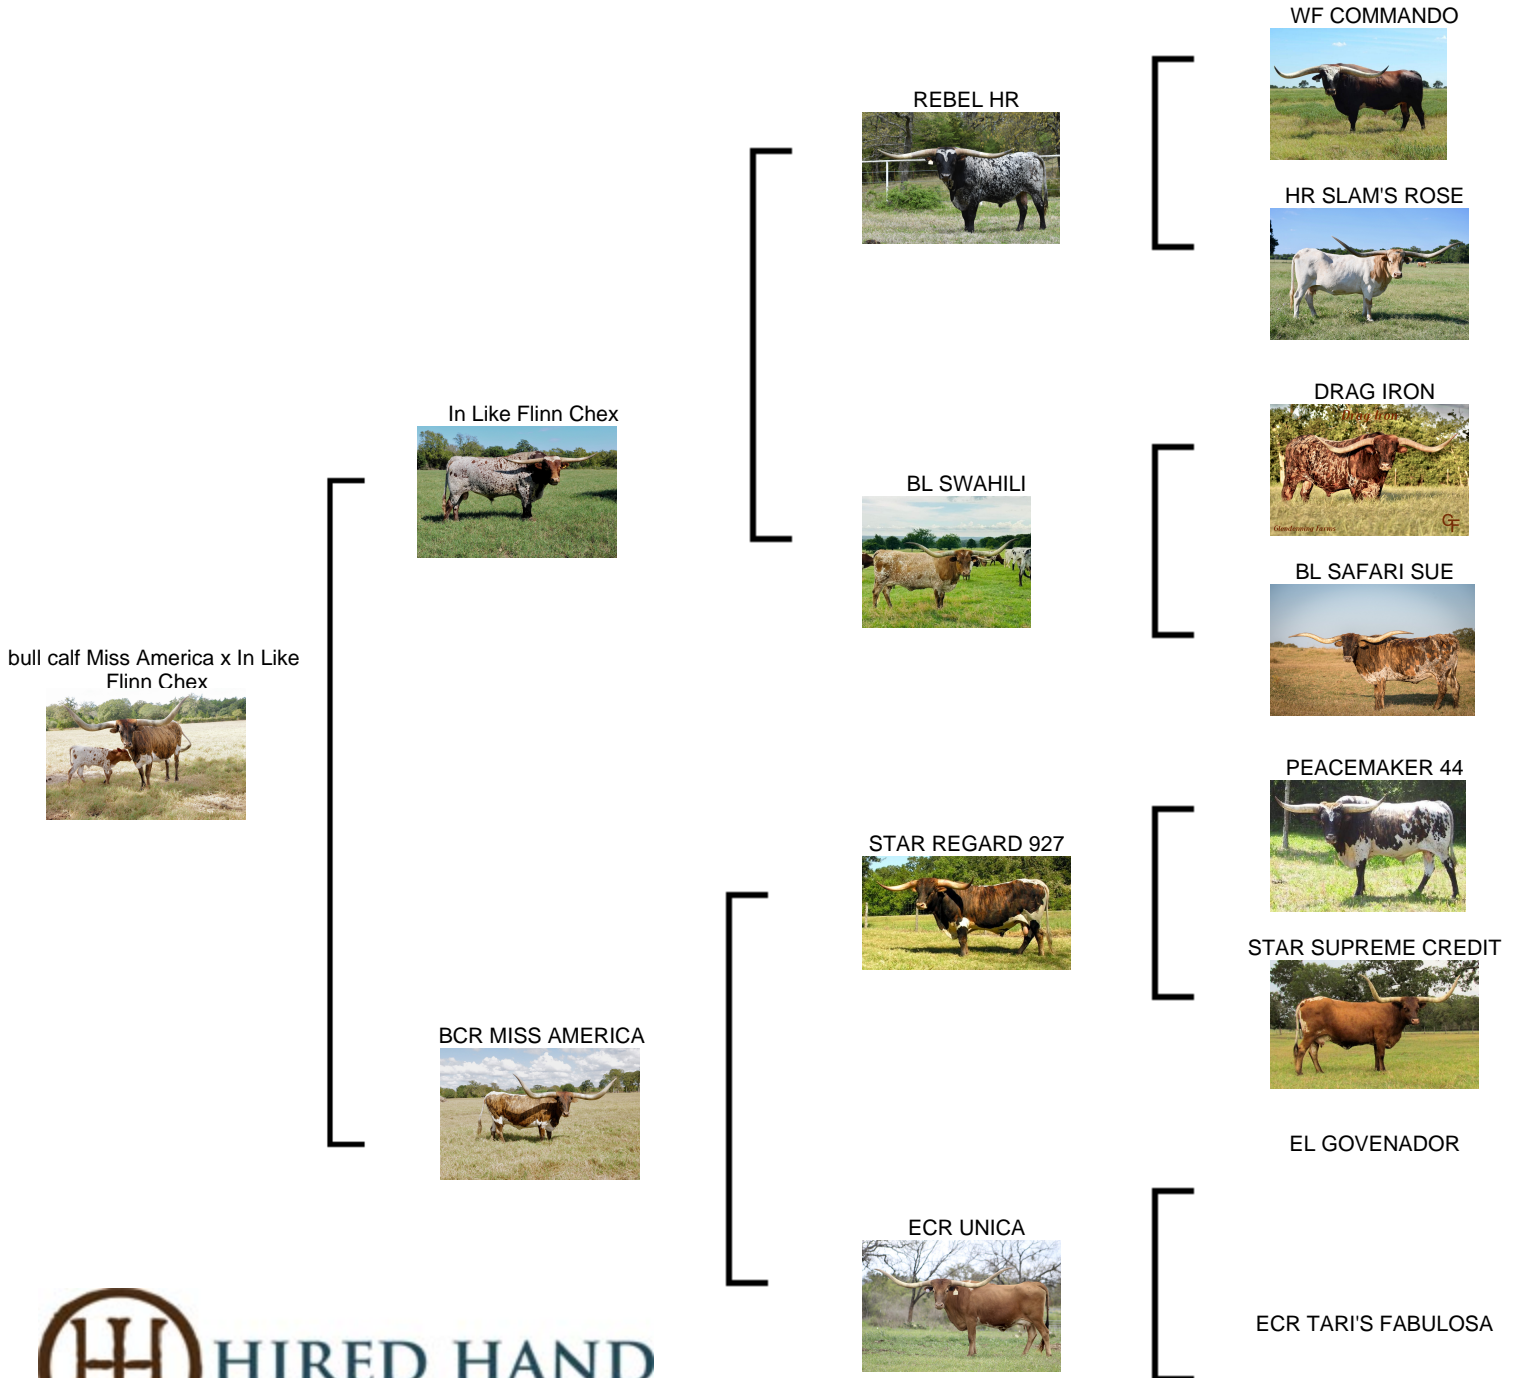

**bull calf Miss America x In Like Flinn**

Date of Birth: 09/22/2024  
 Registration 1: Pending  
 Sale Price: \$

Courtesy of Bull Creek Longhorns

brindle and white. Great early horn growth and color

<http://www.hiredhandsoftware.com>