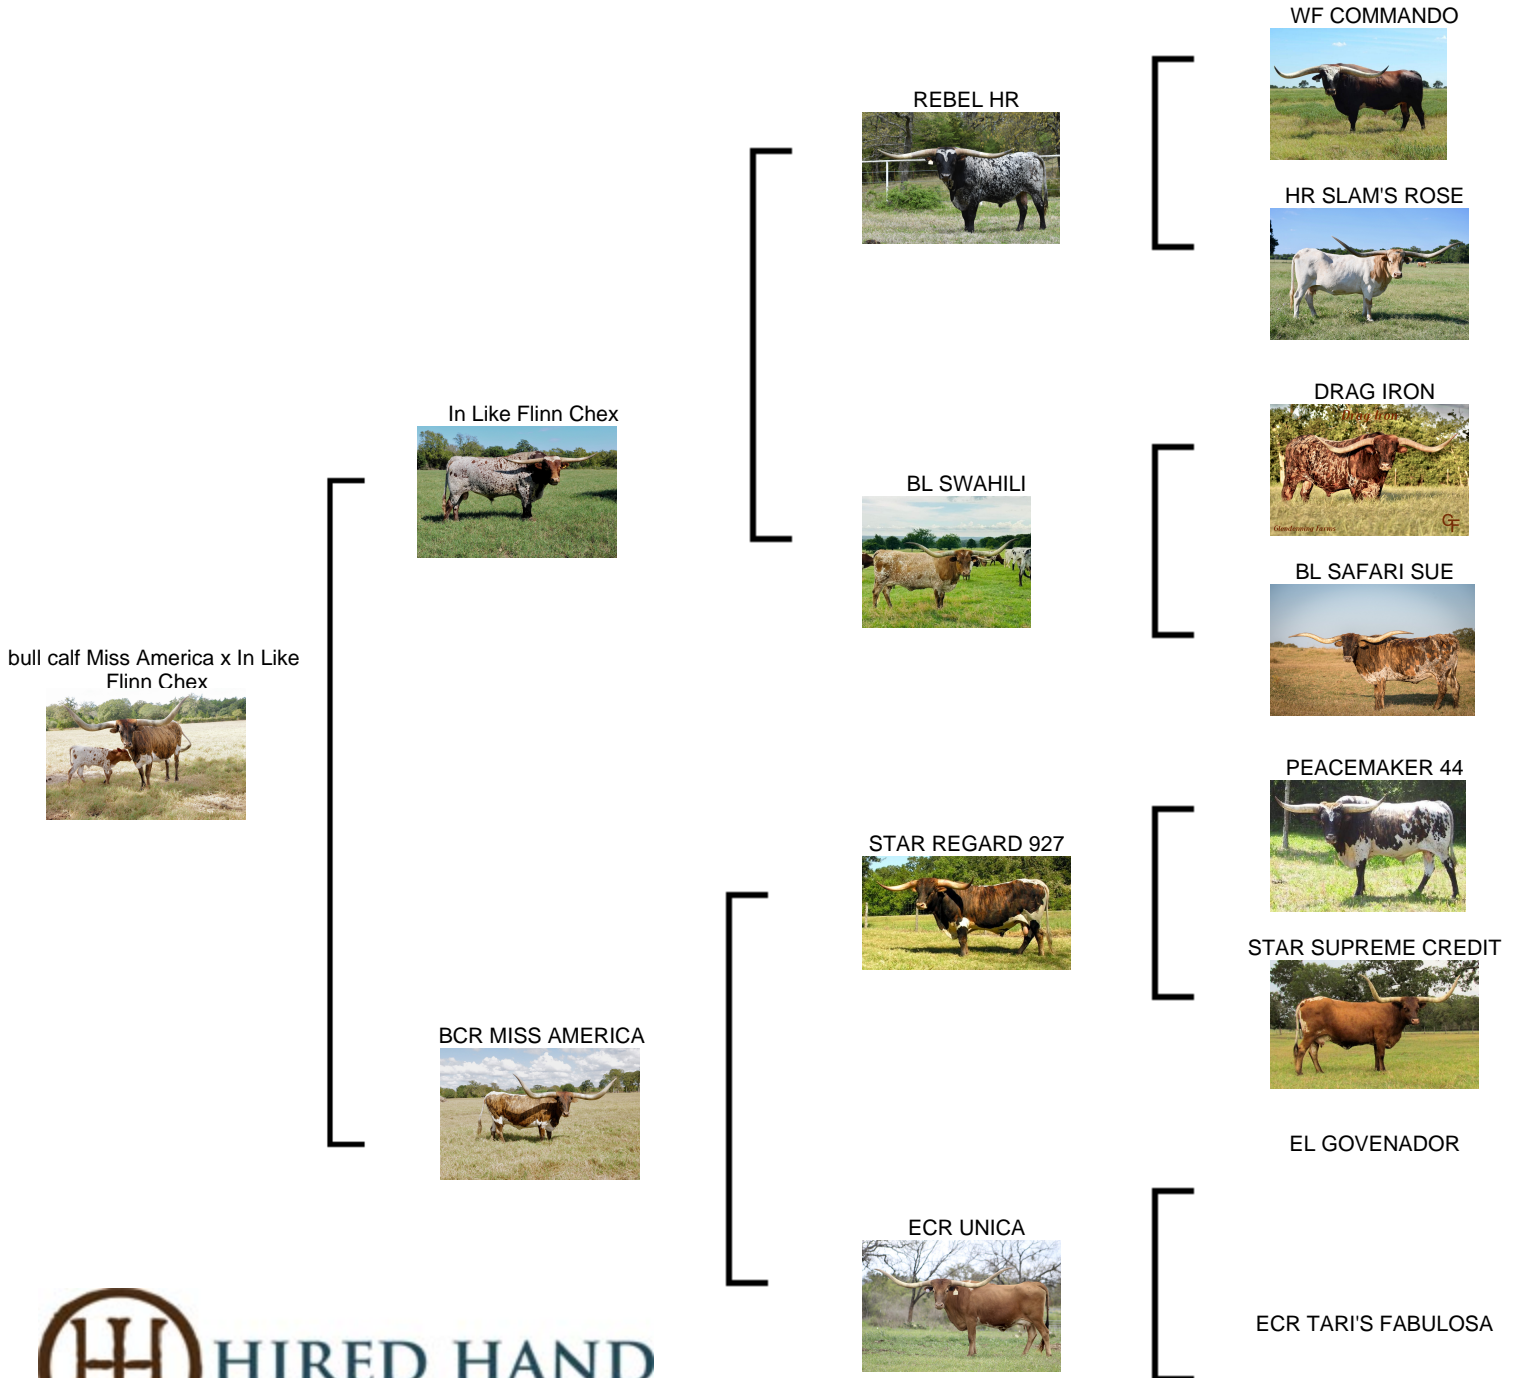

bull calf Miss America x In Like Flinn

Date of Birth: 09/22/2024
 Registration 1: Pending
 Sale Price: \$

Courtesy of Bull Creek Longhorns

brindle and white. Great early horn growth and color

<http://www.hiredhandsoftware.com>