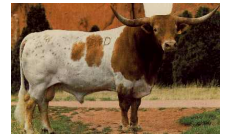

<http://www.hiredhandsoftware.com>

Krossbuck Kim

GOOD FRIDAY

ZHIVAGO

Bail News

ZHIVAGO

SENSITIVO

TANGO

HASH BROWN