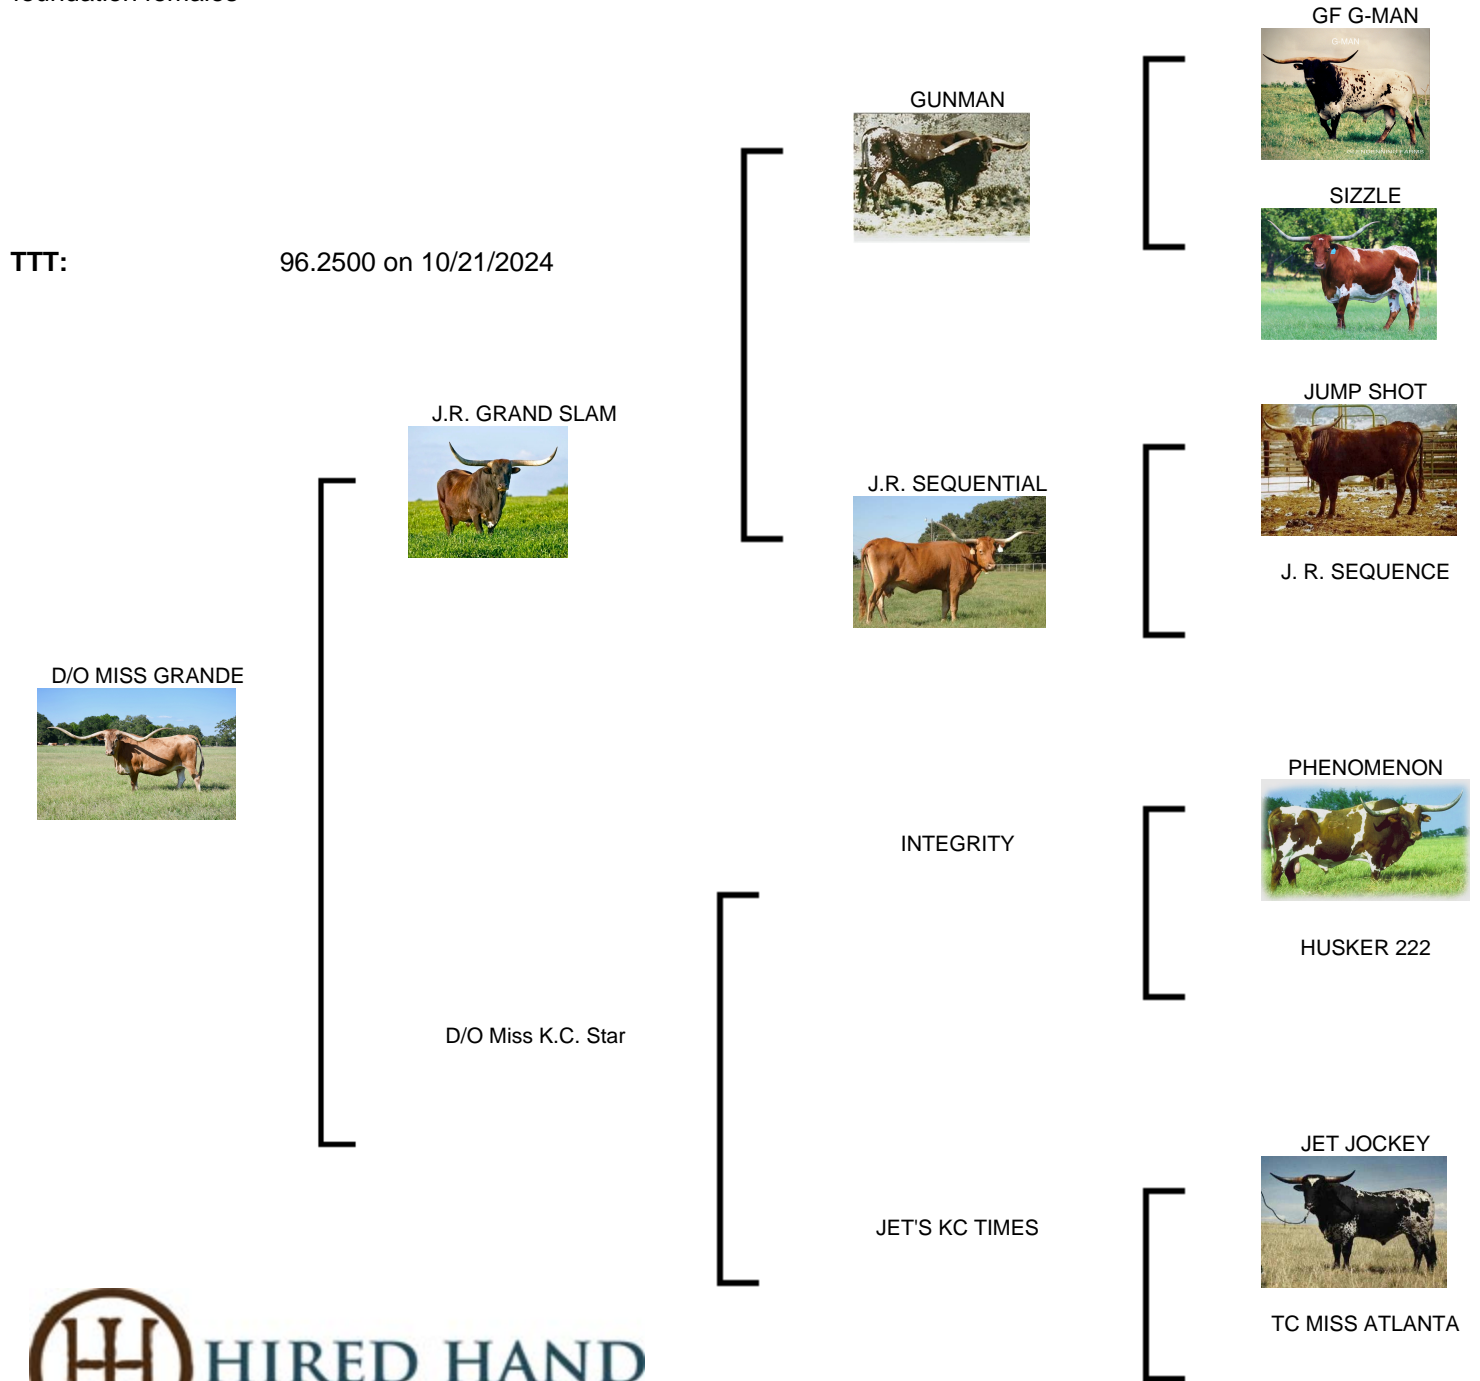

<http://www.hiredhandsoftware.com>