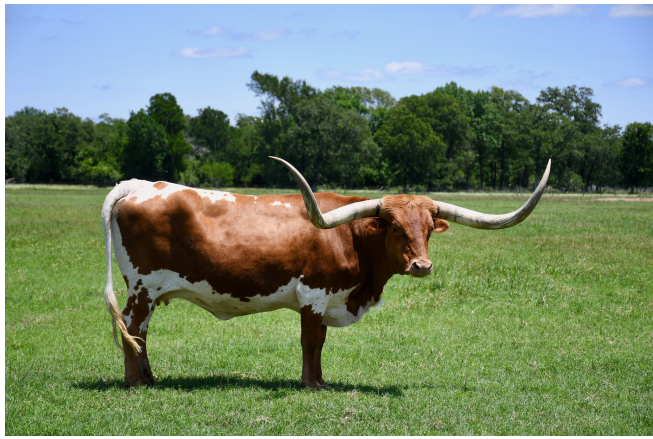

BCR REGARDED GRACE

Date of Birth: 05/24/2011
Registration 1: C1274424
Sale Price: \$
Breeder: BULL CREEK LONGHORNS
Owner: BULL CREEK LONGHORNS

Courtesy of Bull Creek Longhorns

big bodied, long, deep with tremendous horns. Great producer of heifer and bulls.