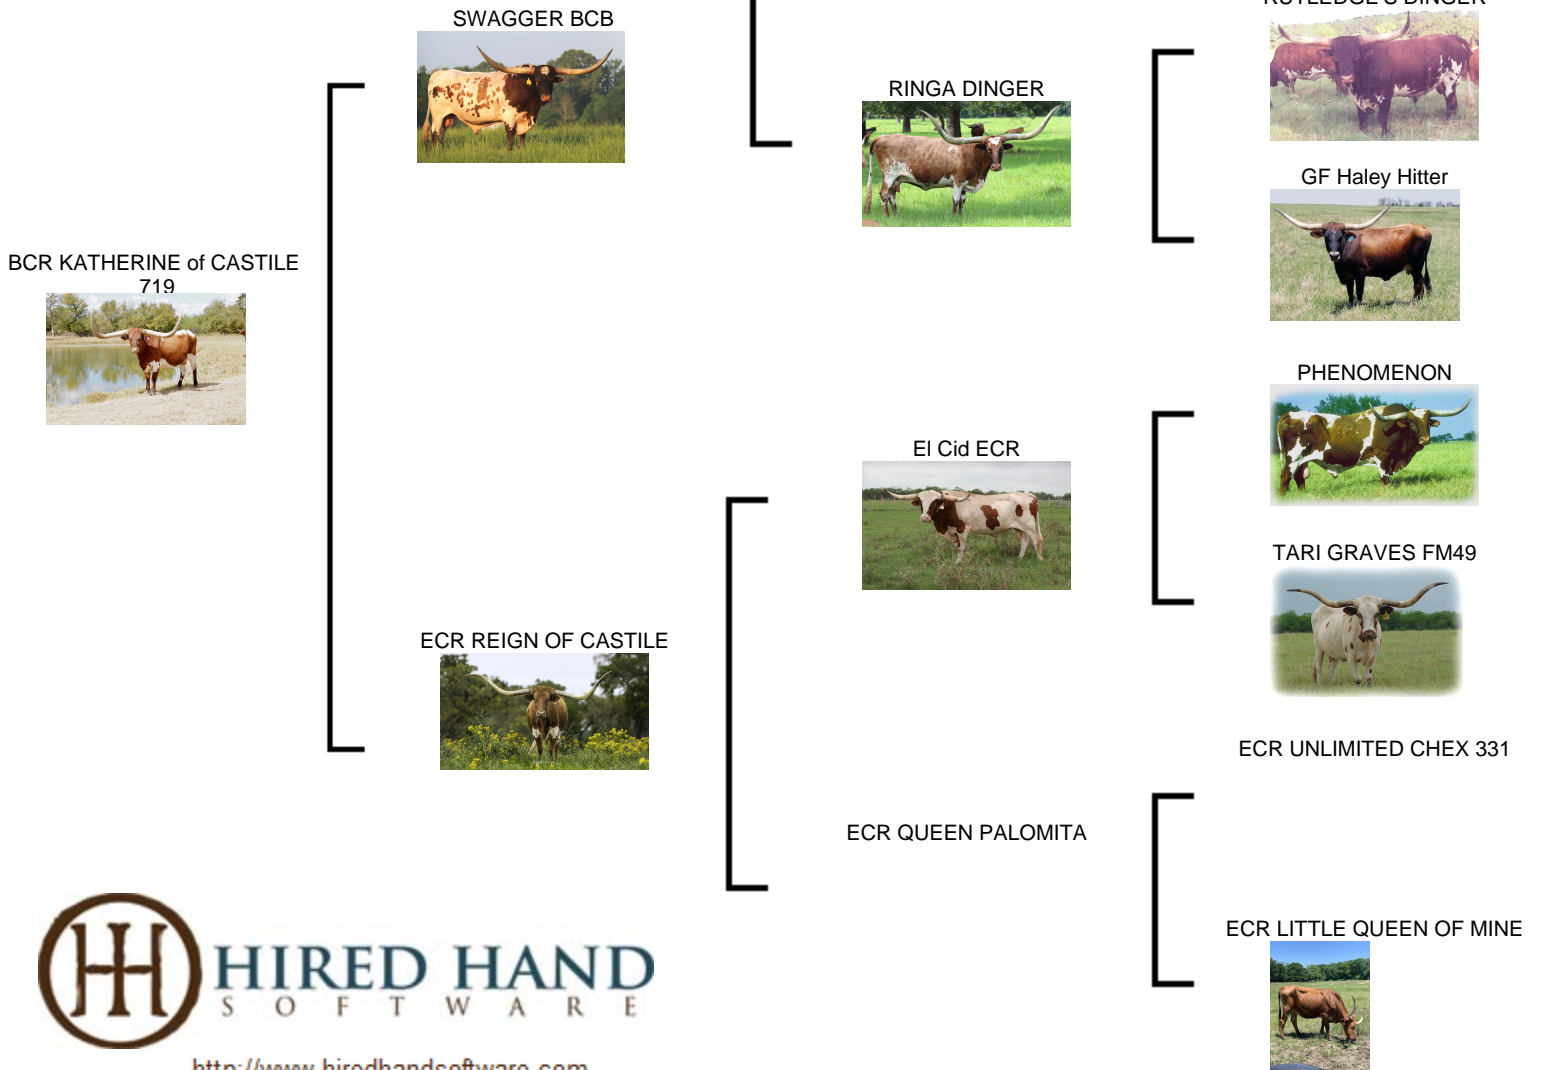

**BCR KATHERINE of CASTILE 719**

**Date of Birth:** 03/08/2017  
**Registration 1:** CI304414  
**Sale Price:** \$  
**Breeder:** BULL CREEK LONGHORNS  
**Owner:** BULL CREEK LONGHORNS

Courtesy of Bull Creek Longhorns

Balanced body, total horn cow very correctly made. All her calves have been top notch.

**Total Horn:** 96.5000 on 08/05/2020  
**TTT:** 71.5000 on 10/28/2024

<http://www.hiredhandsoftware.com>