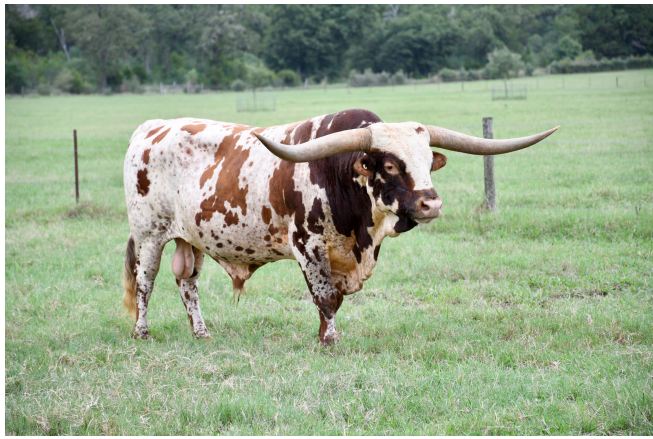

VAN HORNE TEXA (21)

Date of Birth: 01/10/2011
Registration 1: BTI84831
Sale Price: \$
Breeder: JIM STEFFLER
Owner: HOVINGH / TAYLOR / TORKILDSEN

Courtesy of Bull Creek Longhorns

Impressed with this bull's heifers. They have color, tall, big thick bodied, twisty horn and good direction to the horn and heavy boned heifers. They are not early maturing on horn. They start coming on at 7-8 months but really mature at 4-5 yrs. Great mothers. Great milkers. We have semen for sale \$100.00 a straw. His heifers make the best moms / and best cows we have had since Tari Graves genetics.

TTT: 82.0000 on 11/01/2016

VAN HORNE TEXA (21)

TEMPTER

TEMPTATION'S THE ACE

THE ACE

LAMB'S TEMPTATION

FIELDER

Field Of Pearls