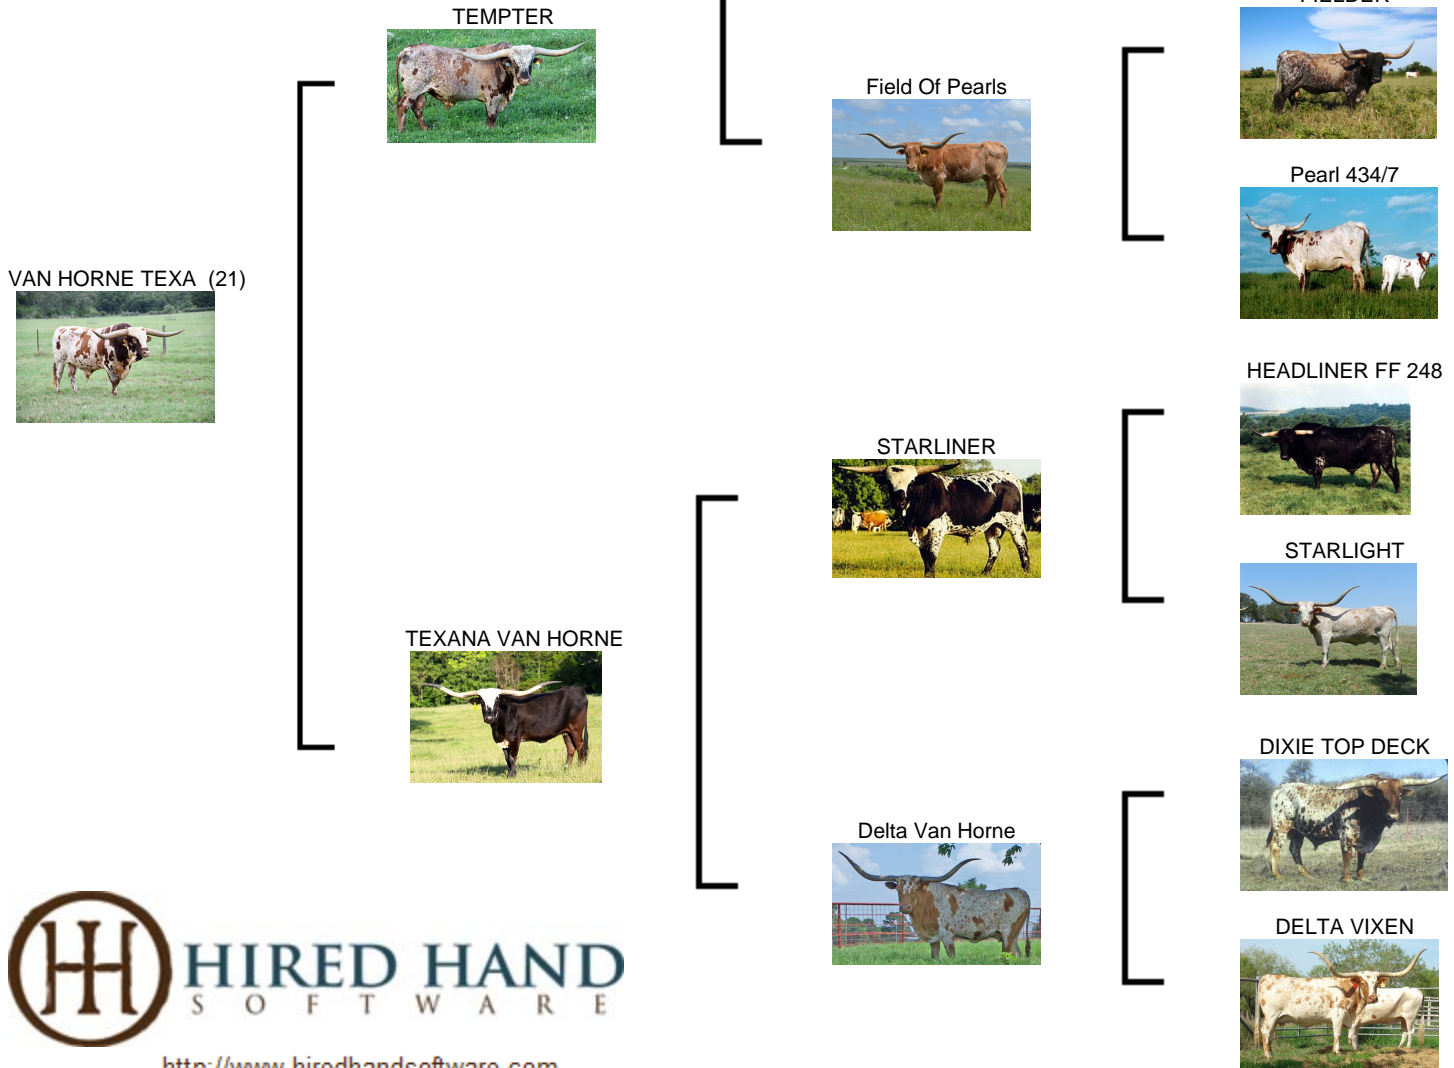

VAN HORNE TEXA (21)

Date of Birth: 01/10/2011
Registration 1: BTI84831
Sale Price: \$
Breeder: JIM STEFFLER
Owner: HOVINGH / TAYLOR / TORKILDSEN

Courtesy of Bull Creek Longhorns

Impressed with this bull's heifers. They have color, tall, big thick bodied, twisty horn and good direction to the horn and heavy boned heifers. They are not early maturing on horn. They start coming on at 7-8 months but really mature at 4-5 yrs. Great mothers. Great milkers. We have semen for sale \$100.00 a straw. His heifers make the best moms / and best cows we have had since Tari Graves genetics.

TTT: 82.0000 on 11/01/2016

VAN HORNE TEXA (21)

TEMPTER

TEMPTATION'S THE ACE

THE ACE

LAMB'S TEMPTATION

FIELDER

Field Of Pearls

Pearl 434/7

HEADLINER FF 248

STARLINER

STARLIGHT

TEXANA VAN HORNE

DIXIE TOP DECK

Delta Van Horne

DELTA VIXEN